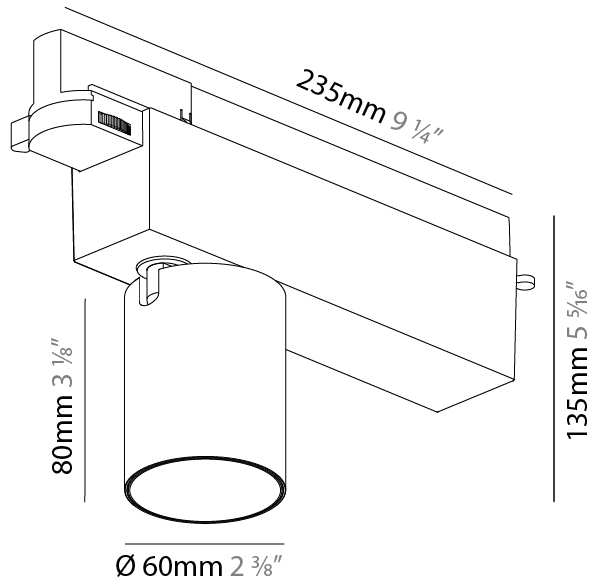

GENERAL

Series: Centriq
 Subseries: Centriq 60
 Brand: Prolicht
 Division: Architectural
 Mounting Type: Track
 Mounting Location: Ceiling
 Subcategory: Spots

PHYSICAL

Shape: Cylinder
 Diameter (mm): 60
 Diameter (in): 2 3/8
 Length (mm): 235
 Length (in): 9 1/4
 Height (mm): 135
 Height (in): 5 5/16
 Light Distribution: Adjustable / Direct
 Weight (kg): 0.7
 Weight (lbs): 1.54
 Installation Requirement: Track or profile system
 Fixture Finish: SSR / BKV / CWI / CRY / HAB / UFT / ITA / RUA / FTG / MYG / LOD / PUS / FRO / FUP / KIA / POP / BLS / SPG / MEY / GOH / GUM / CHC / COM / ABZ / JAG / OBR / MOS / ROR
 Fixture Material: Aluminum Die Cast

OPTICAL

Beam Angle: 8
 Adjustability: Rotational 340°; Tilt 90°
 Upon Request: Special Beam Angles

RATINGS AND CERTIFICATIONS

Certified By: Certified for North American Standards
 IP rating: IP20

PROJECT	
TYPE	
SPECIFIER	
QUANTITY	
DATE	